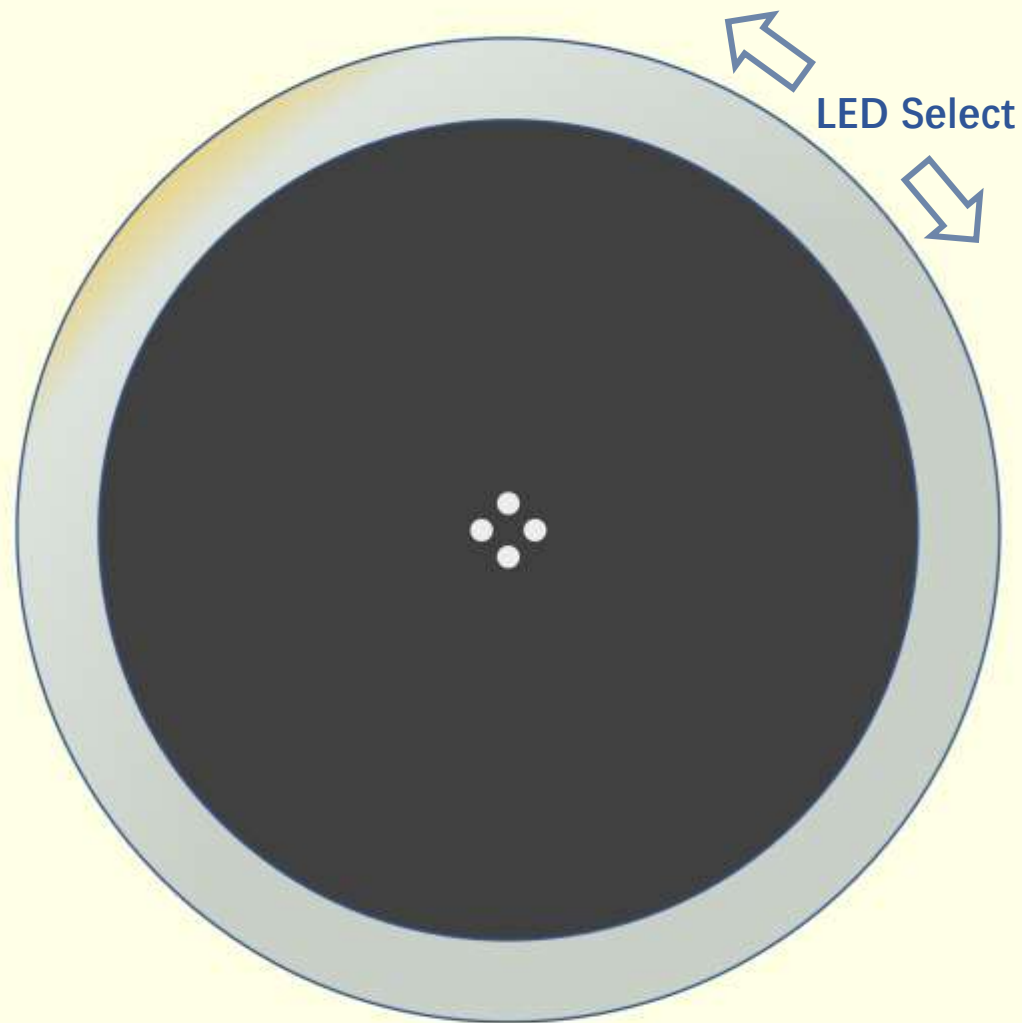

Manual

POWER-ON

NORMAL MODE

Overall LED Brightness Level

beatmania IIDX

E1	E2	E3	E4	A1	A2
1-7 Quick Set					

1 0%
2 17%
3 33%
4 50%
5 67%
6 83%
7 100%

OK
Cancel

LEVEL MODE

SETUP MODE