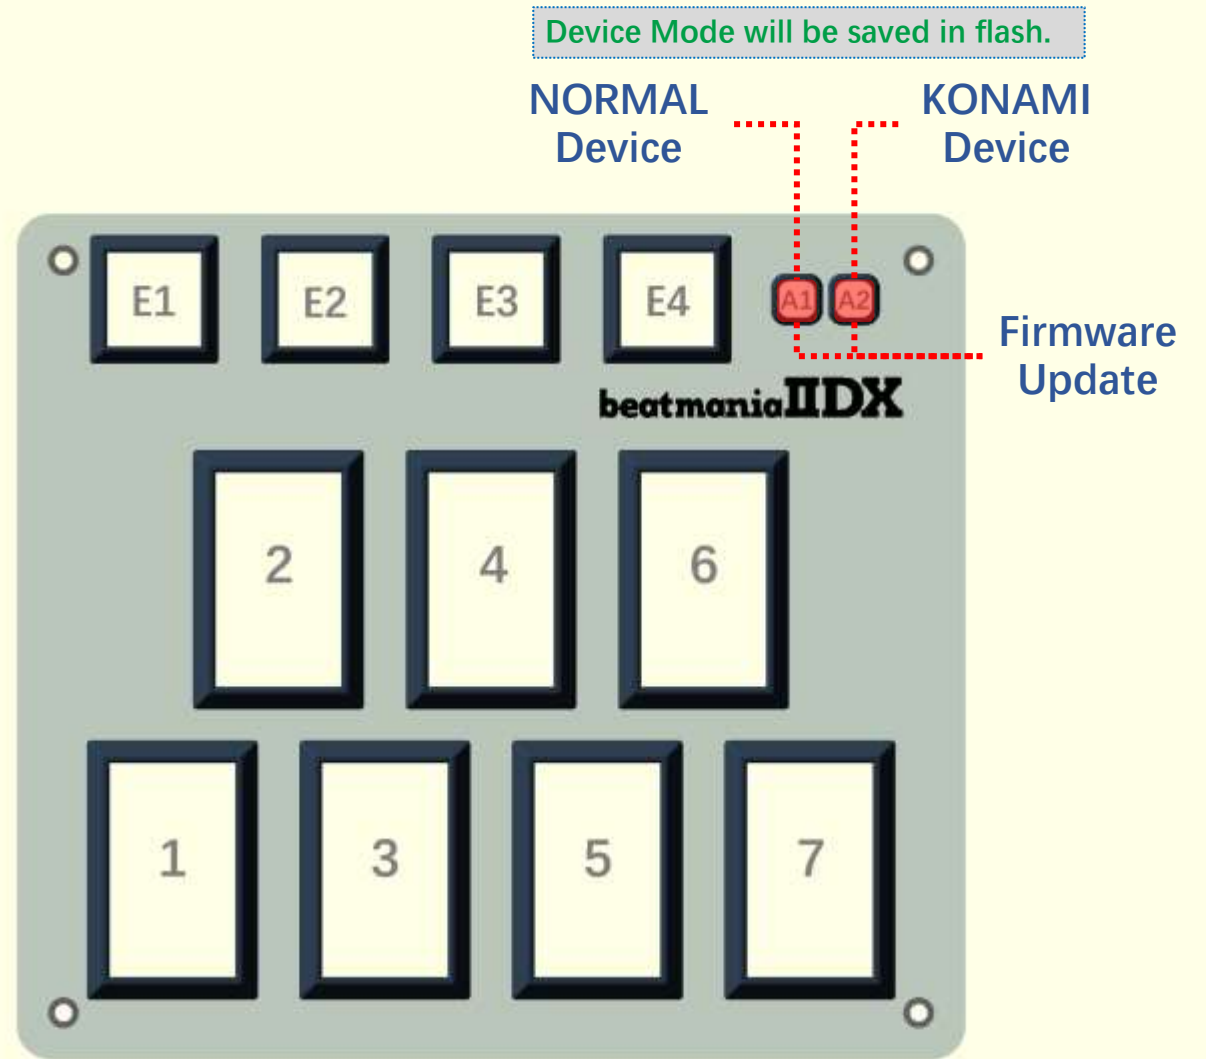

Manual

POWER-ON

NORMAL MODE

Overall LED Brightness Level

beatmania IIDX

E1	E2	E3	E4	A1	A2
1-7 Quick Set					

1 0%
2 17%
3 33%
4 50%
5 67%
6 83%
7 100%

OK
Cancel

LEVEL MODE

SETUP MODE