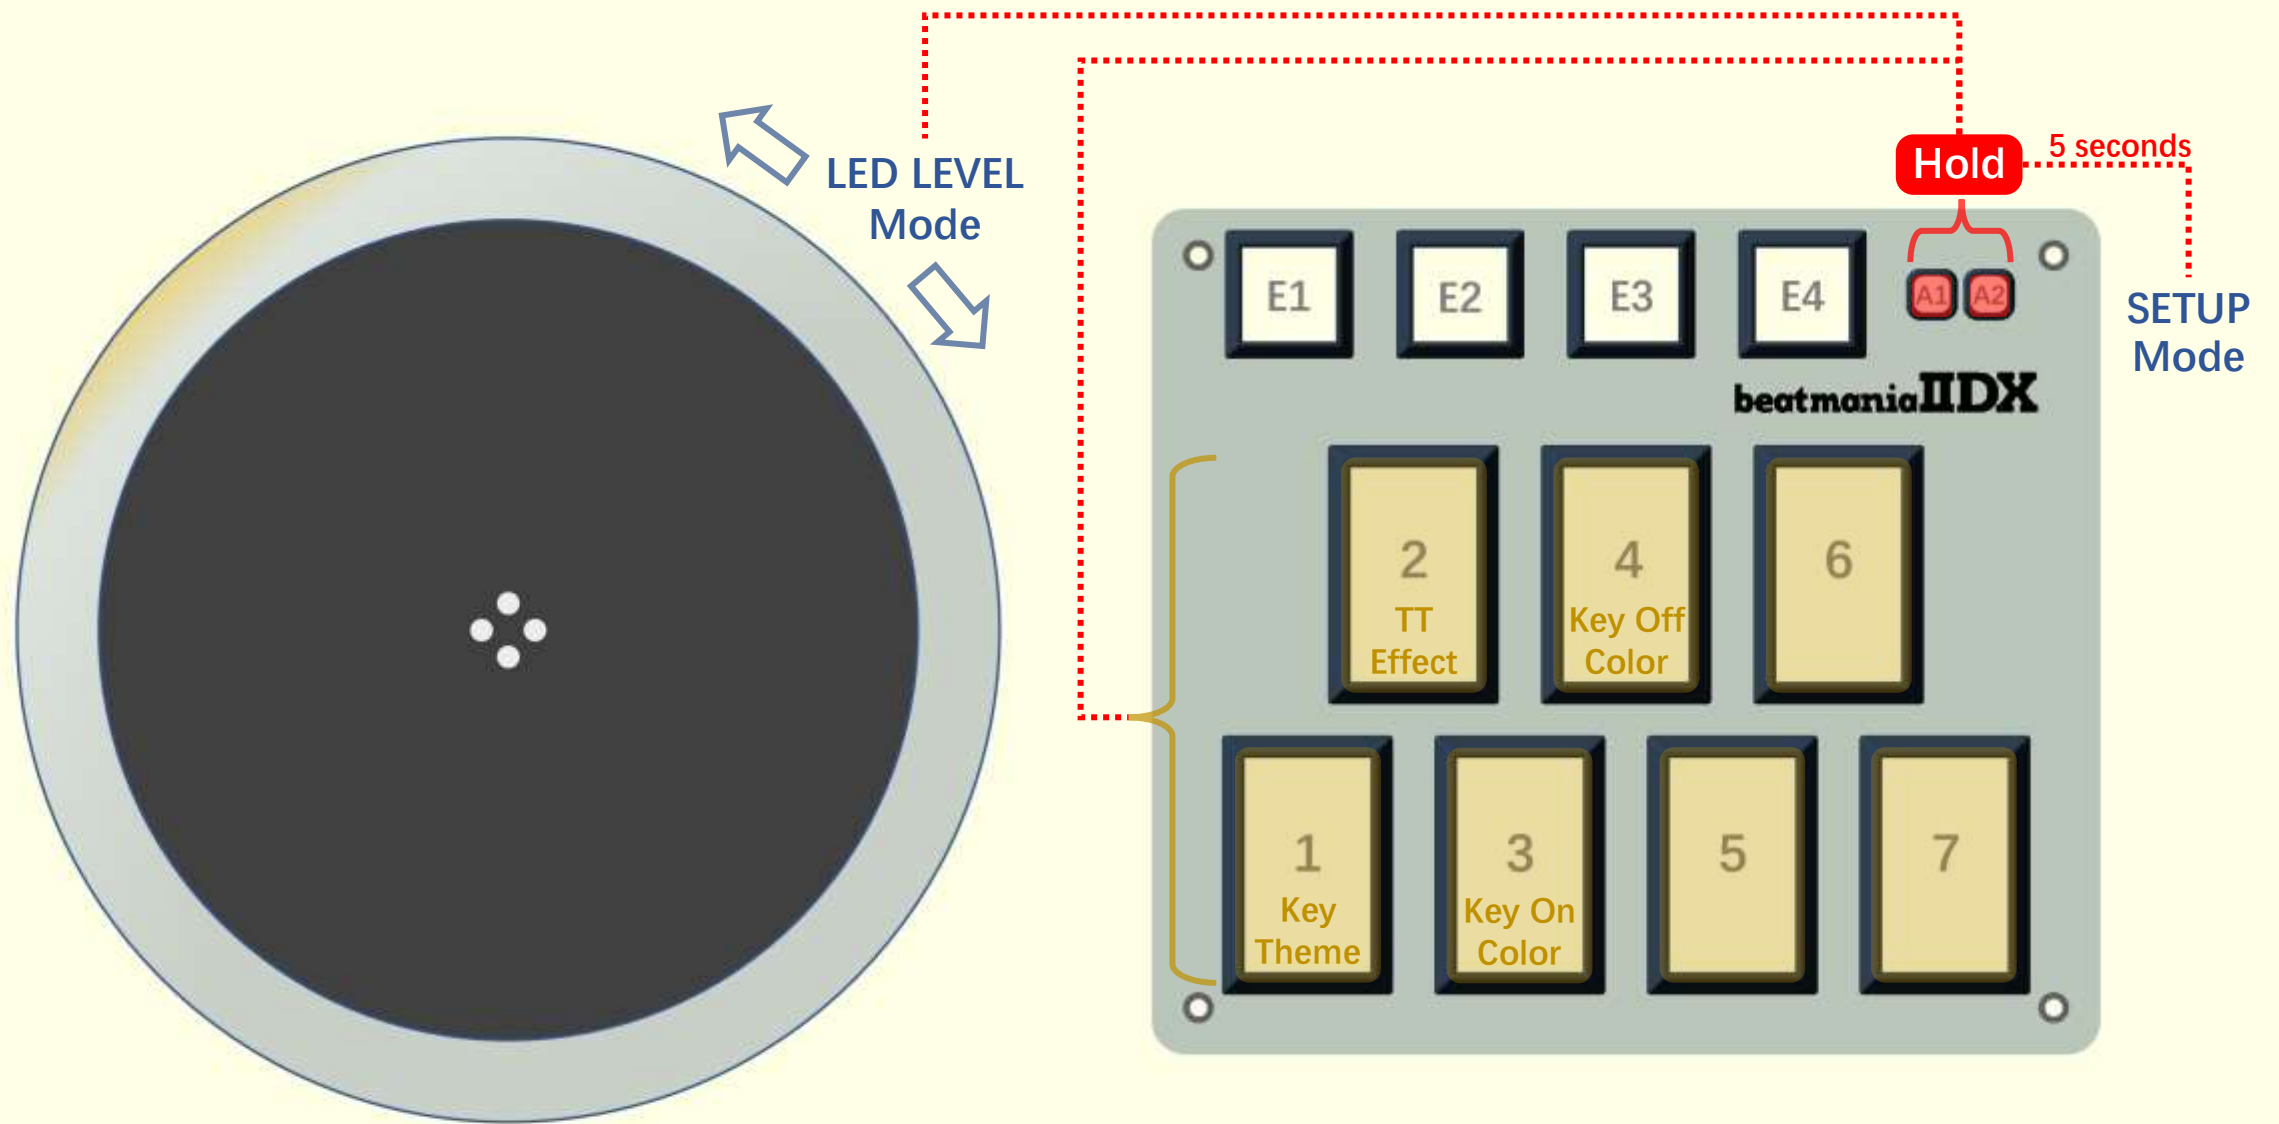

Manual

POWER-ON

NORMAL MODE

Overall LED Brightness Level

beatmania IIDX

E1	E2	E3	E4	A1	A2
1-7 Quick Set					

1 0%
2 17%
3 33%
4 50%
5 67%
6 83%
7 100%

OK
Cancel

LEVEL MODE

SETUP MODE