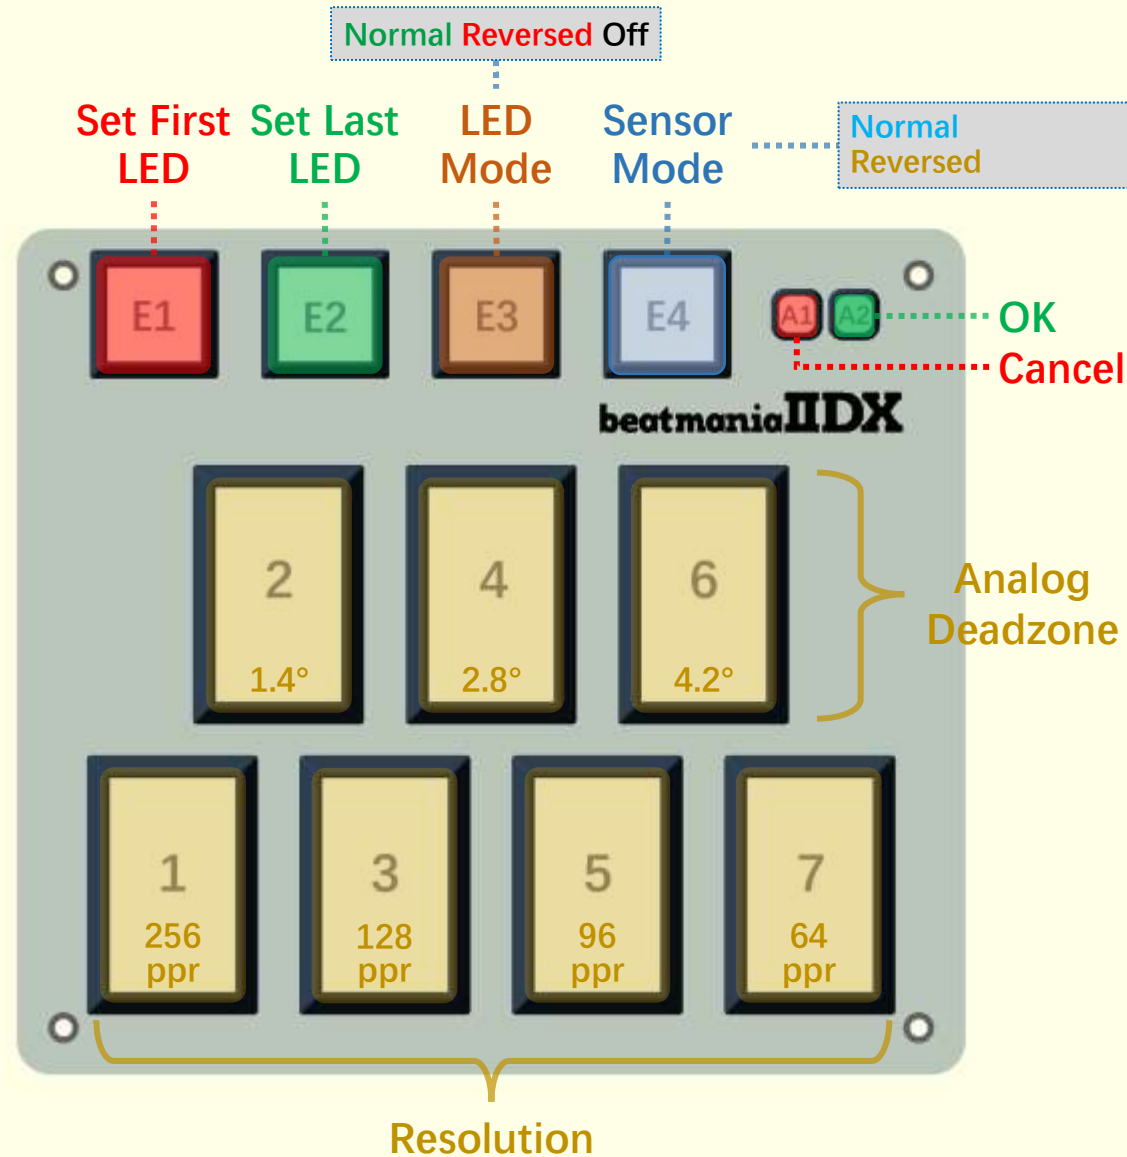

Manual

POWER-ON

NORMAL MODE

Overall LED Brightness Level

beatmania IIDX

E1	E2	E3	E4	A1	A2
1-7 Quick Set					

1 0%
2 17%
3 33%
4 50%
5 67%
6 83%
7 100%

OK
Cancel

LEVEL MODE

SETUP MODE