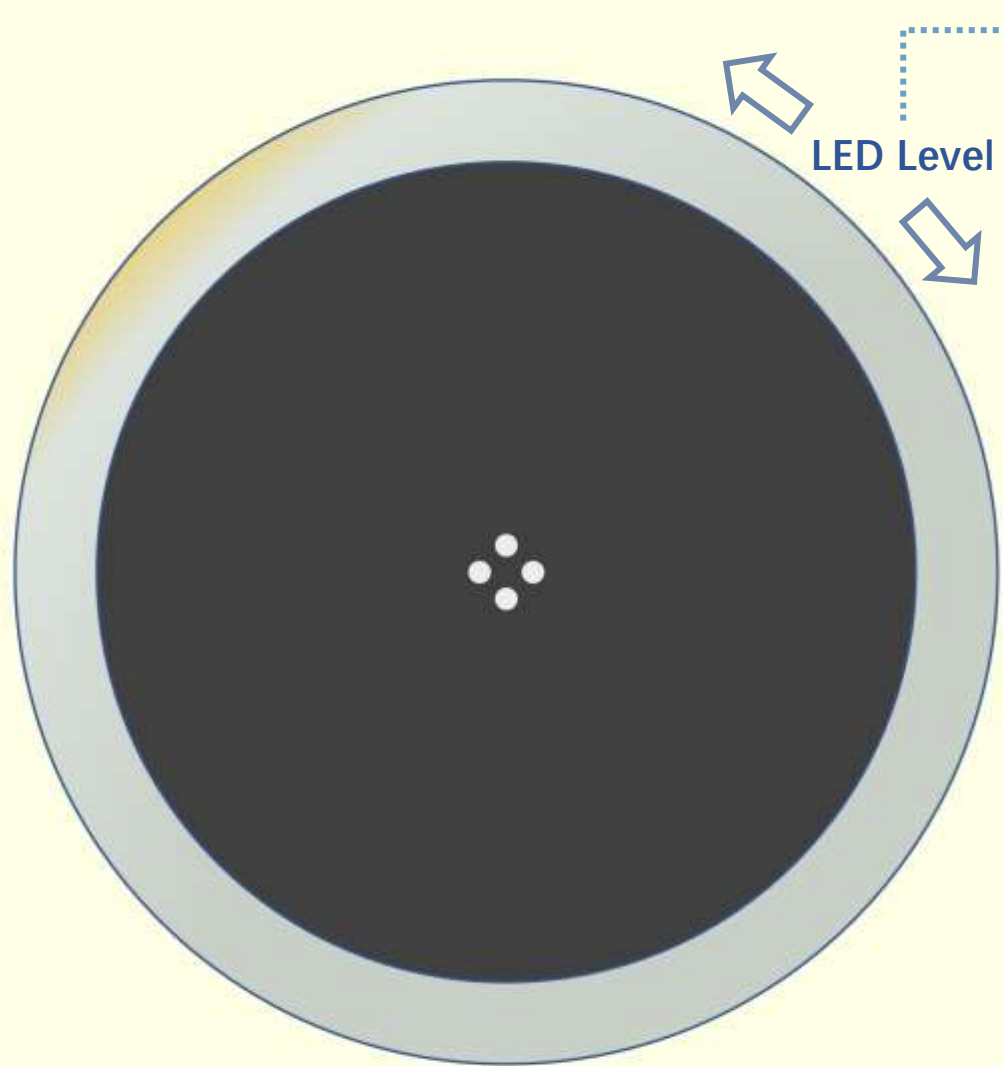

Manual

POWER-ON

NORMAL MODE

Overall LED Brightness Level

beatmania IIDX

E1	E2	E3	E4	A1	A2
1-7 Quick Set					

1 0%
2 17%
3 33%
4 50%
5 67%
6 83%
7 100%

OK
Cancel

LEVEL MODE

SETUP MODE